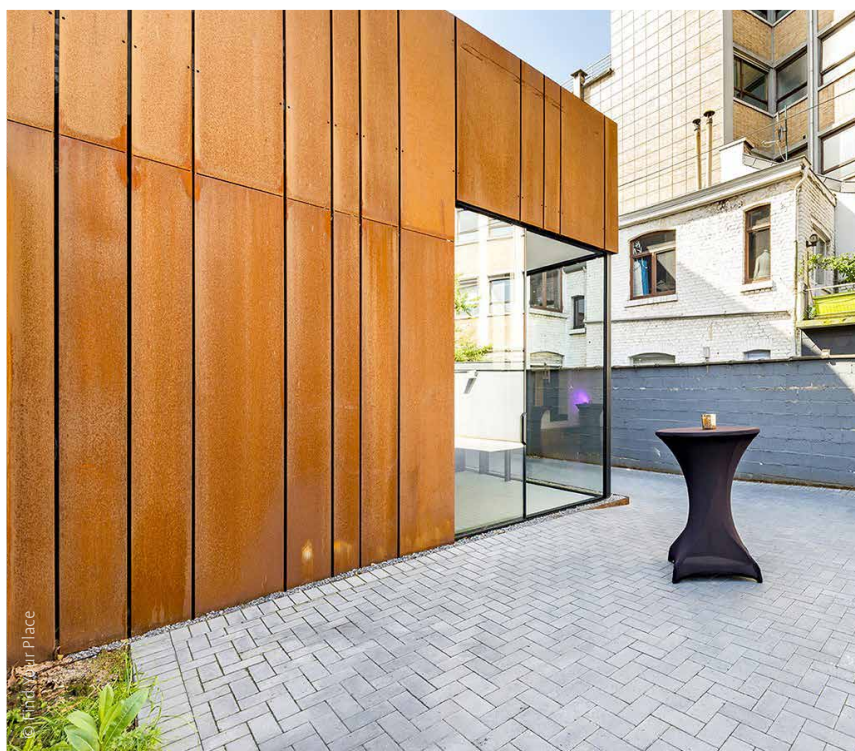

JUST SAY **MICE**

AND WE'LL TAKE CARE OF THE REST!

Convention Bureau • MICE Liège-Spa
+32 (0)4 279 50 89 • info@miceliagespa.be • miceliagespa.be
*Meetings Incentives Congress & Events