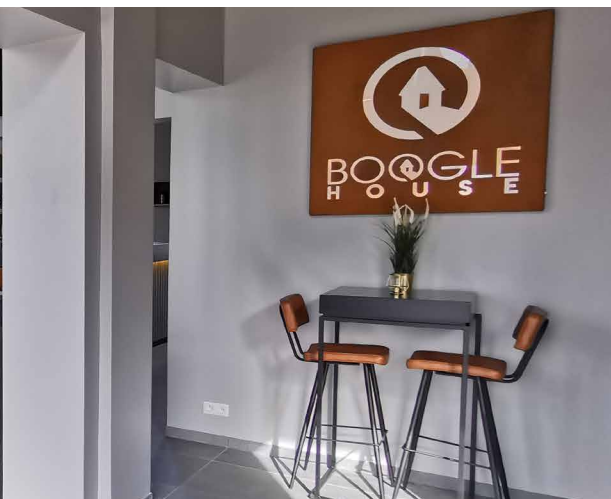

# BOOGLE HOUSE

© Claude Minette

© Claude Minette

- ✓ TERRACE WITH BARBECUE
- ✓ LEISURE CENTRE
- ✓ EVENT VENUE
- ✓ MODULAR SPACES

JUST SAY **MICE**<sup>\*</sup>  
AND WE'LL TAKE CARE OF THE REST!

Convention Bureau • MICE Liège-Spa  
+32 (0)4 279 50 89 • info@miceliagespa.be • miceliagespa.be  
<sup>\*</sup>Meetings Incentives Congress & Events

At the centre of Herve, in a cosy and modern setting, the different, fully equipped rooms can welcome up to 80 people as a cocktail or reception package.

With a personalised catering service promoting regional produce, enjoy a game of pétanque with 4 indoor courts and 2 outside courts and a magnificent terrace. Ideal for team building.