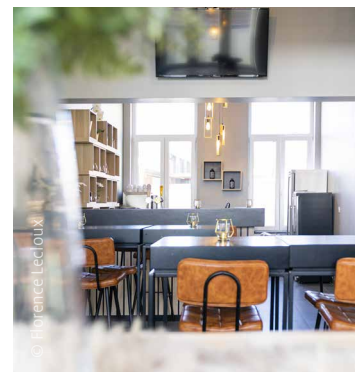

© Claude Minette

					P		
X	X	V	X	X	40	X	X

	M <sup>2</sup>														
Salle Henri Salvador	40	18	X	12	X	30	X	V	V	V	X	V	V	X	V
Petit salon	20	X	X	12	X	15	X	V	V	V	X	V	V	X	V
Showroom	70	30	X	22	X	80	X	V	V	V	X	V	V	X	V
Cave	20	8	X	6	X	15	X	V	V	V	X	V	V	X	V
Terrasse	70	X	X	X	X	80	X	V	V	X	X	X	X	X	X

At the centre of Herve, in a cosy and modern setting, the different, fully equipped rooms can welcome up to 80 people as a cocktail or reception package.

With a personalised catering service promoting regional produce, enjoy a game of pétanque with 4 indoor courts and 2 outside courts and a magnificent terrace. Ideal for team building.