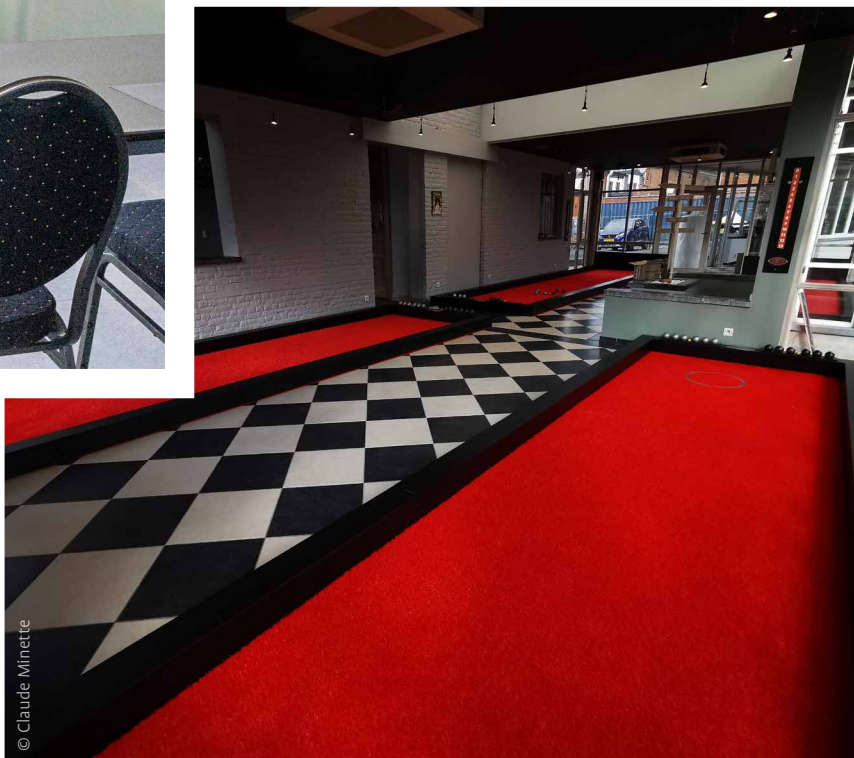

# BOOGLE HOUSE

© Claude Minette

© Claude Minette

- ✓ TERRACE WITH BARBECUE
- ✓ LEISURE CENTRE
- ✓ EVENT VENUE
- ✓ MODULAR SPACES

JUST SAY **MICE**<sup>\*</sup>  
AND WE'LL TAKE CARE OF THE REST!

Convention Bureau • MICE Liège-Spa  
+32 (0)4 279 50 89 • info@miceliagespa.be • miceliagespa.be  
<sup>\*</sup>Meetings Incentives Congress & Events

© Claude Minette

					P		
X	X	V	X	X	40	X	X

	M <sup>2</sup>														
Salle Henri Salvador	40	18	X	12	X	30	X	V	V	V	X	V	V	X	V
Petit salon	20	X	X	12	X	15	X	V	V	V	X	V	V	X	V
Showroom	70	30	X	22	X	80	X	V	V	V	X	V	V	X	V
Cave	20	8	X	6	X	15	X	V	V	V	X	V	V	X	V
Terrasse	70	X	X	X	X	80	X	V	V	X	X	X	X	X	X

At the centre of Herve, in a cosy and modern setting, the different, fully equipped rooms can welcome up to 80 people as a cocktail or reception package.

With a personalised catering service promoting regional produce, enjoy a game of pétanque with 4 indoor courts and 2 outside courts and a magnificent terrace. Ideal for team building.