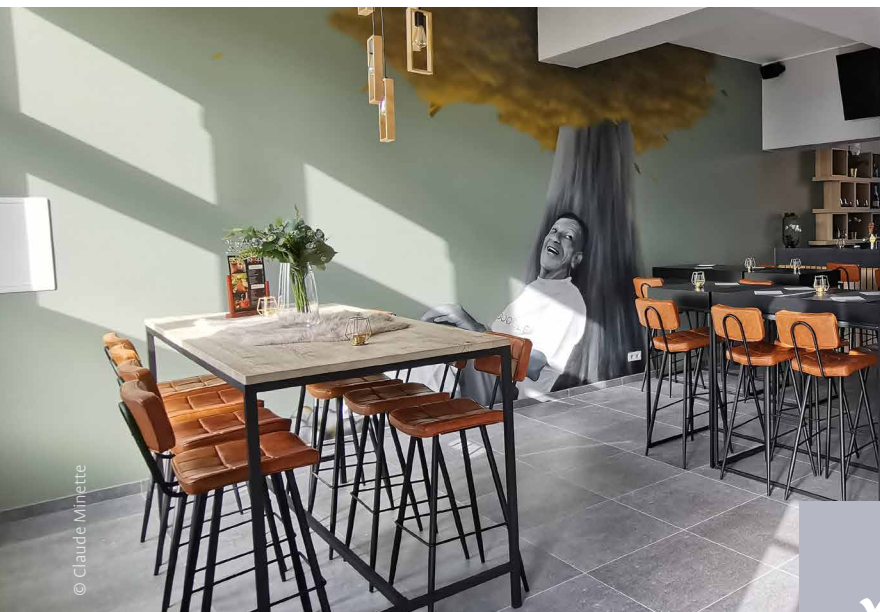

# BOOGLE HOUSE

© Claude Minette

© Claude Minette

- ✓ TERRACE WITH BARBECUE
- ✓ LEISURE CENTRE
- ✓ EVENT VENUE
- ✓ MODULAR SPACES

JUST SAY **MICE**<sup>\*</sup>  
AND WE'LL TAKE CARE OF THE REST!

Convention Bureau • MICE Liège-Spa  
+32 (0)4 279 50 89 • info@miceliagespa.be • miceliagespa.be  
<sup>\*</sup>Meetings Incentives Congress & Events

© Claude Minette

					P		
X	X	V	X	X	40	X	X

	M <sup>2</sup>														
Salle Henri Salvador	40	18	X	12	X	30	X	V	V	V	X	V	V	X	V
Petit salon	20	X	X	12	X	15	X	V	V	V	X	V	V	X	V
Showroom	70	30	X	22	X	80	X	V	V	V	X	V	V	X	V
Cave	20	8	X	6	X	15	X	V	V	V	X	V	V	X	V
Terrasse	70	X	X	X	X	80	X	V	V	X	X	X	X	X	X

At the centre of Herve, in a cosy and modern setting, the different, fully equipped rooms can welcome up to 80 people as a cocktail or reception package.

With a personalised catering service promoting regional produce, enjoy a game of pétanque with 4 indoor courts and 2 outside courts and a magnificent terrace. Ideal for team building.