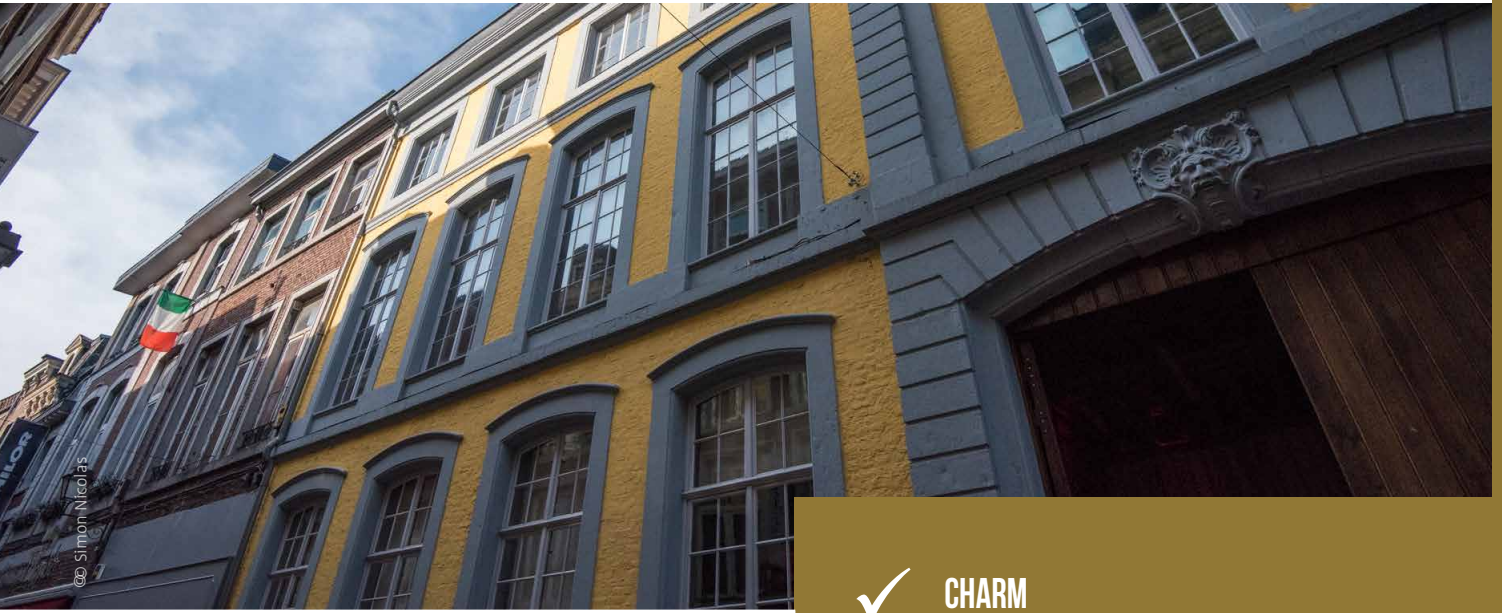

HÔTEL DE CLERCX

LIEGE

- ✓ CHARM
- ✓ ATYPICAL
- ✓ MODULAR
- ✓ CENTRAL
- ✓ LOCATION