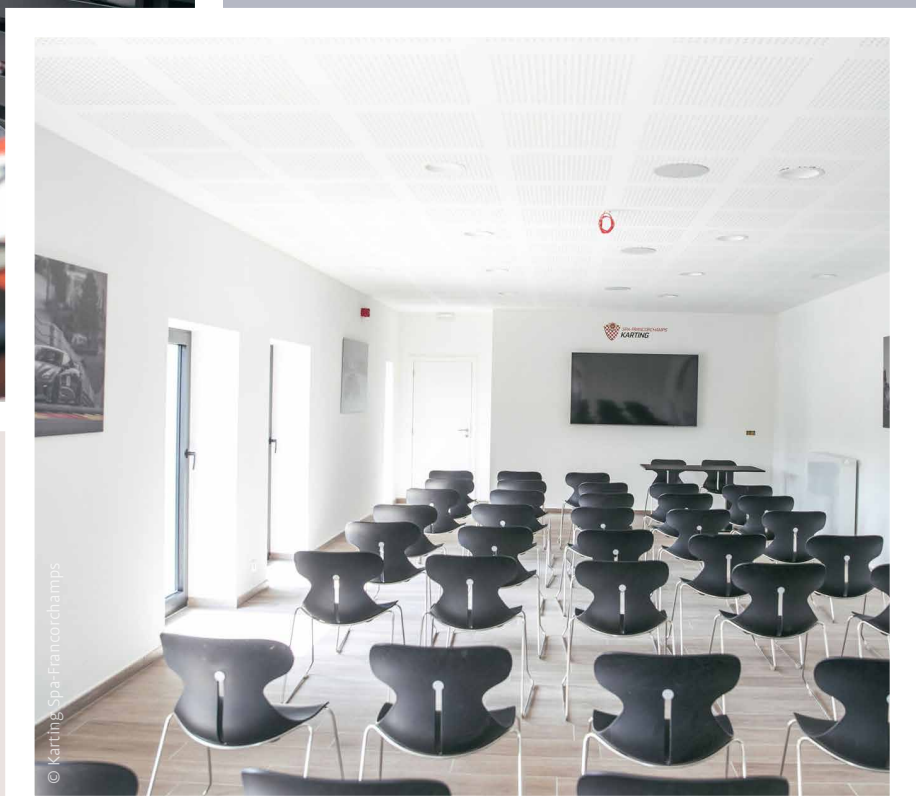

KARTING DE SPA-FRANCORCHAMPS

FRANCORCHAMPS

- ✓ AT THE HEART OF THE RACETRACK
- ✓ CONVIVIAL AMBIANCE
- ✓ 180 M² PANORAMIC TERRACE
- ✓ MEETING ROOM

JUST SAY **MICE**^{*}
AND WE'LL TAKE CARE OF THE REST!

Convention Bureau • MICE Liège-Spa
+32 (0)4 279 50 89 • info@miceliagespa.be • miceliagespa.be
^{*}Meetings Incentives Congress & Events

						P		
X	V	V	X	V	300	X	V	

	M ²														
Espace Brasserie	75	70	70	40	75	110	70	V	V	V	X	V	V	X	V
Salle de Réunion	65	66	66	30	40	80	66	V	V	V	X	V	V	X	V
Salle de Réception (Rooftop)	40	35	35	25	20	40	35	V	V	V	V	V	V	X	V

Want to inject some fun and adrenaline into your corporate activities?

Choose the only go-karting in Belgium to offer a 1,092-metre track!

Its Club House, with state-of-the-art facilities, can host up to 150 people and connections with the Spa-Francorchamps Racetrack, or other activities in the region, are possible to create the perfect event.