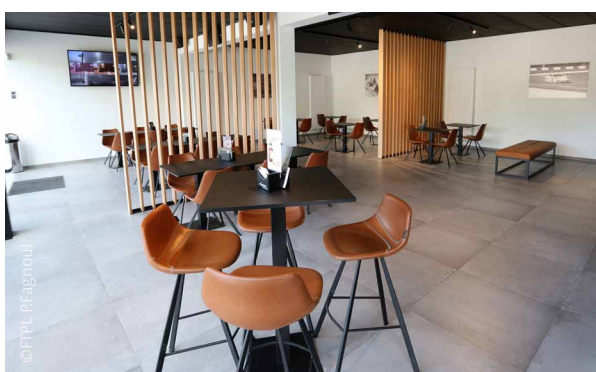

KARTING DE SPA-FRANCORCHAMPS

FRANCORCHAMPS

- ✓ AT THE HEART OF THE RACETRACK
- ✓ CONVIVIAL AMBIANCE
- ✓ 180 M² PANORAMIC TERRACE
- ✓ MEETING ROOM

JUST SAY **MICE**^{*}
AND WE'LL TAKE CARE OF THE REST!

Convention Bureau • MICE Liège-Spa
+32 (0)4 279 50 89 • info@miceliagespa.be • miceliagespa.be
^{*}Meetings Incentives Congress & Events

						P		
X	V	V	X	V	300	X	V	

	M ²														
Espace Brasserie	75	70	70	40	75	110	70	V	V	V	X	V	V	X	V
Salle de Réunion	65	66	66	30	40	80	66	V	V	V	X	V	V	X	V
Salle de Réception (Rooftop)	40	35	35	25	20	40	35	V	V	V	V	V	V	X	V

Want to inject some fun and adrenaline into your corporate activities?

Choose the only go-karting in Belgium to offer a 1,092-metre track!

Its Club House, with state-of-the-art facilities, can host up to 150 people and connections with the Spa-Francorchamps Racetrack, or other activities in the region, are possible to create the perfect event.