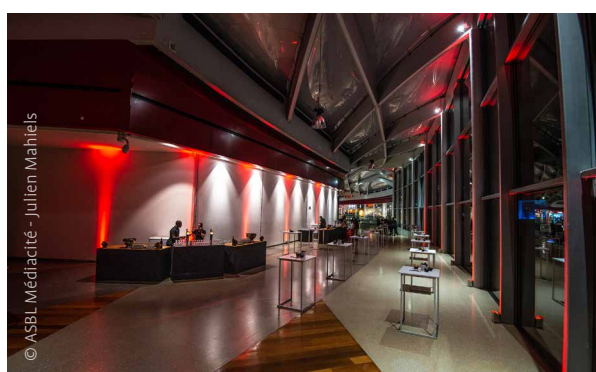

Convention Bureau • MICE Liège-Spa
+32 (0)4 279 50 89 • info@miceliagespa.be • miceliagespa.be
*Meetings Incentives Congress & Events