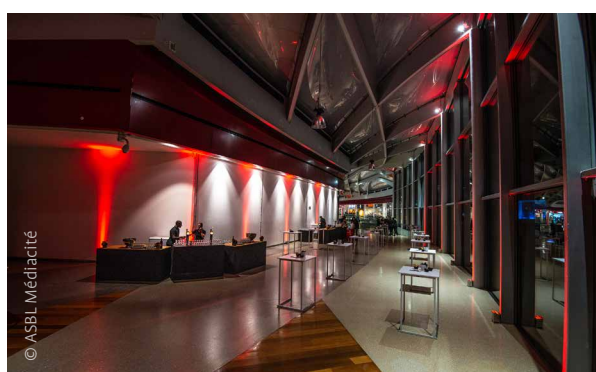

Convention Bureau • MICE Liège-Spa
+32 (0)4 279 50 89 • info@miceliagespa.be • miceliagespa.be
*Meetings Incentives Congress & Events