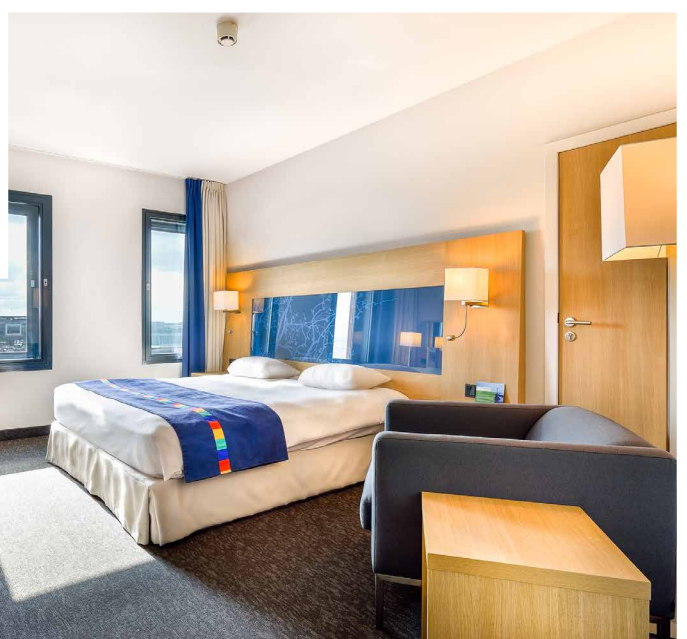

HÔTEL PARK INN BY RADISSON LIEGE AIRPORT ☆☆☆☆

GRÂCE-HOLLOGNE

- ✓ ROOM FOR 250 PEOPLE
- ✓ LARGE FREE CAR PARK
- ✓ RESTAURANT
- ✓ GEOGRAPHICAL LOCATION
- ✓ COMFORT

Convention Bureau • MICE Liège-Spa
+32 (0)4 279 50 89 • info@miceliegespa.be • miceliegespa.be
*Meetings Incentives Congress & Events