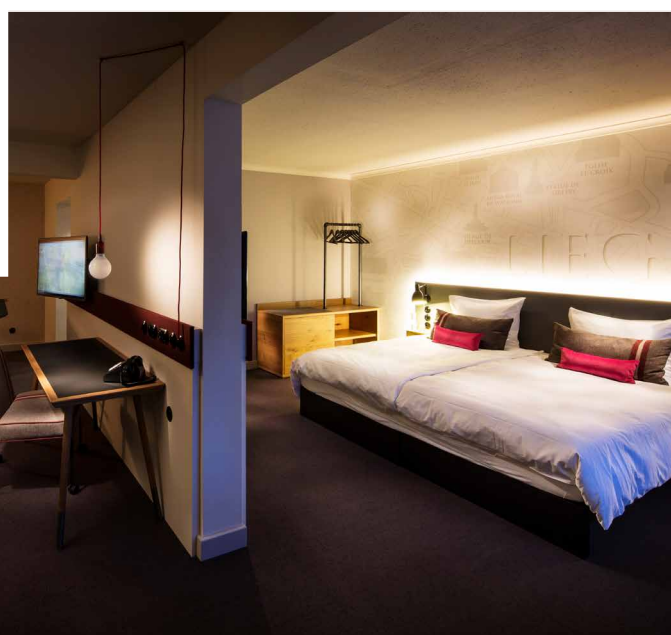

JUST SAY **MICE**
AND WE'LL TAKE CARE OF THE REST!

Convention Bureau • MICE Liège-Spa
+32 (0)4 279 50 89 • info@miceliegespa.be • miceliegespa.be
*Meetings Incentives Congress & Events