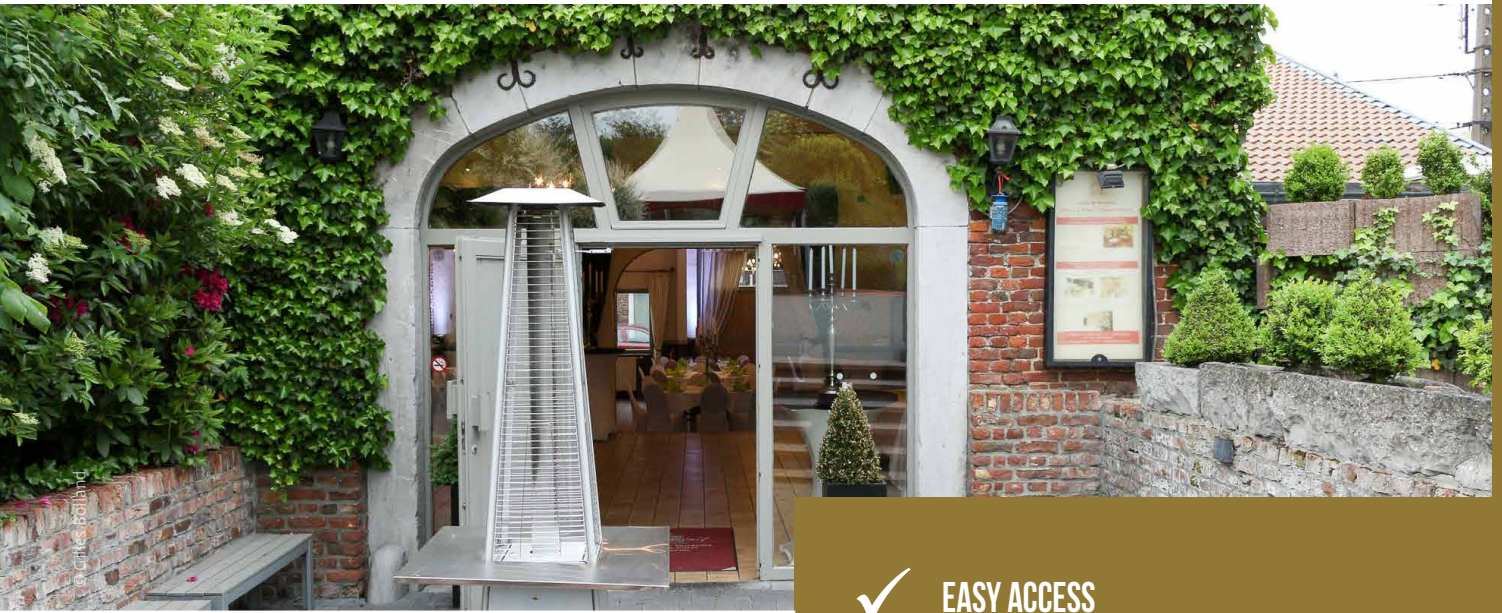

# AU PORTAIL – SALLE «AU PORTAIL»

- ✓ EASY ACCESS
- ✓ MODULAR SPACES
- ✓ VERDANT SURROUNDINGS
- ✓ ACCOMMODATION ON SITE

JUST SAY **MICE**  
AND WE'LL TAKE CARE OF THE REST!

Convention Bureau • MICE Liège-Spa  
+32 (0)4 279 50 89 • [info@miceliagespa.be](mailto:info@miceliagespa.be) • [miceliagespa.be](http://miceliagespa.be)  
\*Meetings Incentives Congress & Events

					P		
12	X	X	V	X	30	X	V

	M <sup>2</sup>														
Au Portail	180	120	120	50	100	180	120	V	V	V	V	V	V	V	V

The 'Au Portail' room with its rustic setting will appeal to your employees at your events in this farm that is fully available for private hire. It has an exclusive catering service and can host from 50 to 180 people. The all-inclusive hire package will ensure this moment is a real success.