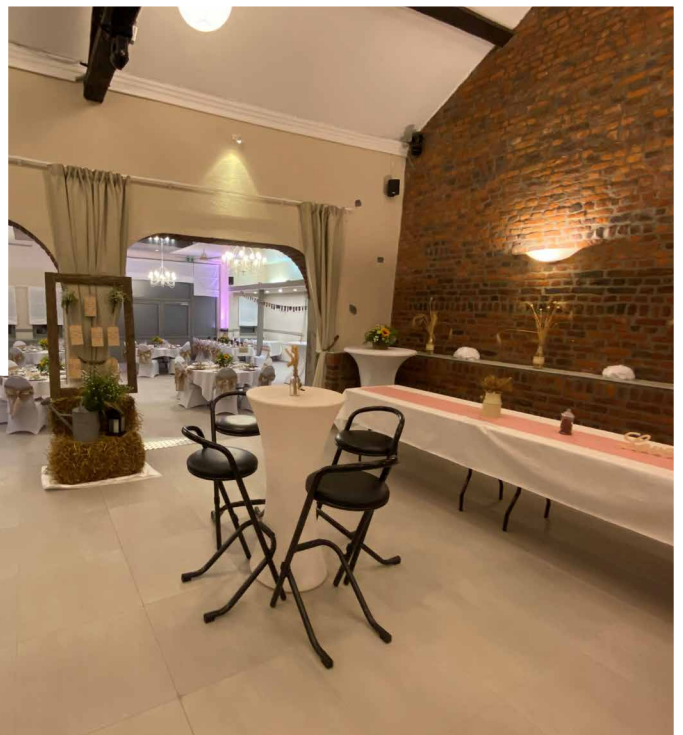

JUST SAY **MICE**
AND WE'LL TAKE CARE OF THE REST!

Convention Bureau • MICE Liège-Spa
+32 (0)4 279 50 89 • info@miceliagespa.be • miceliagespa.be
*Meetings Incentives Congress & Events