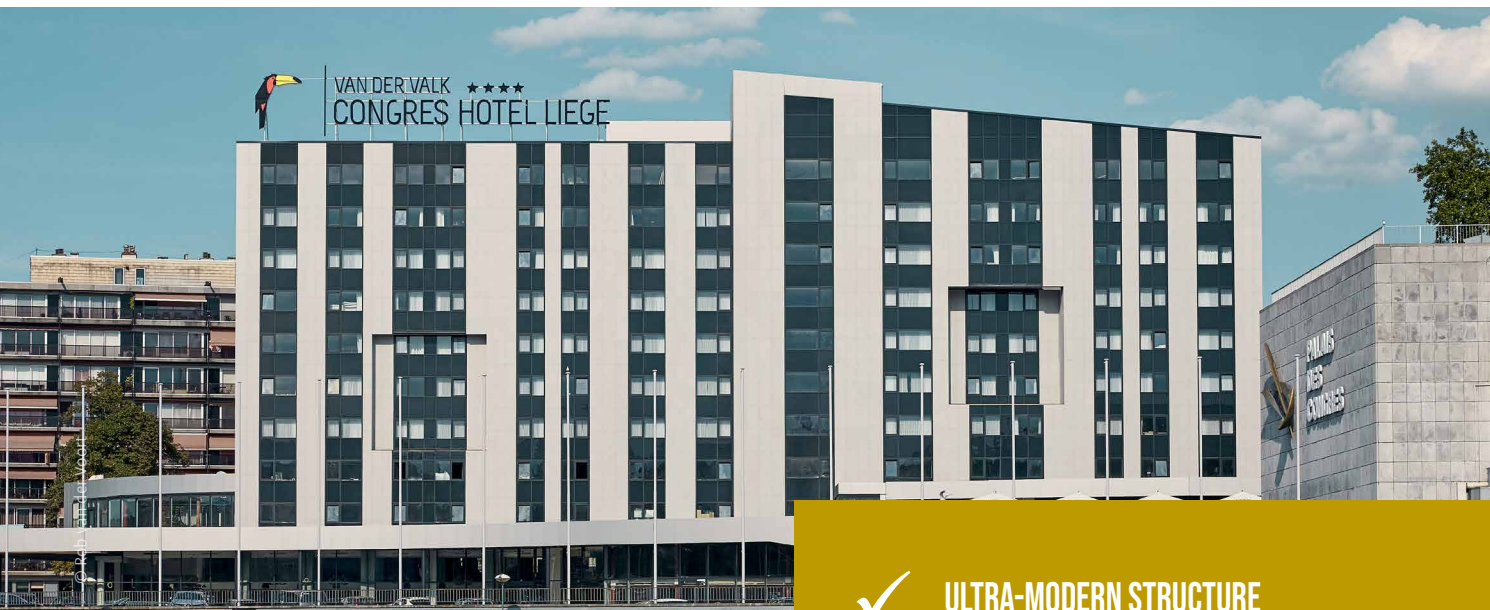

# HÔTEL VAN DER VALK LIEGE CONGRÈS ★★★★★

LIEGE

- ✓ ULTRA-MODERN STRUCTURE
- ✓ 219 BEDROOMS
- ✓ SKYBAR
- ✓ MAGNIFICENT VIEW
- ✓ LA BOVERIE PARK

Convention Bureau • MICE Liège-Spa  
+32 (0)4 279 50 89 • [info@miceliagespa.be](mailto:info@miceliagespa.be) • [miceliagespa.be](http://miceliagespa.be)  
\*Meetings Incentives Congress & Events

This hotel, situated next to the Palais des Congrès, has the largest hotel capacity in the city and offers two modular rooms that can accommodate up to 70 and 250 people. A stone's throw from the futuristic station designed by Calatrava, as well as La Boverie international museum and its splendid grounds, the complex is impressive with a sky bar, a popular restaurant, a Wellness and Fitness centre, suites with a view over the Meuse and an indoor pool.