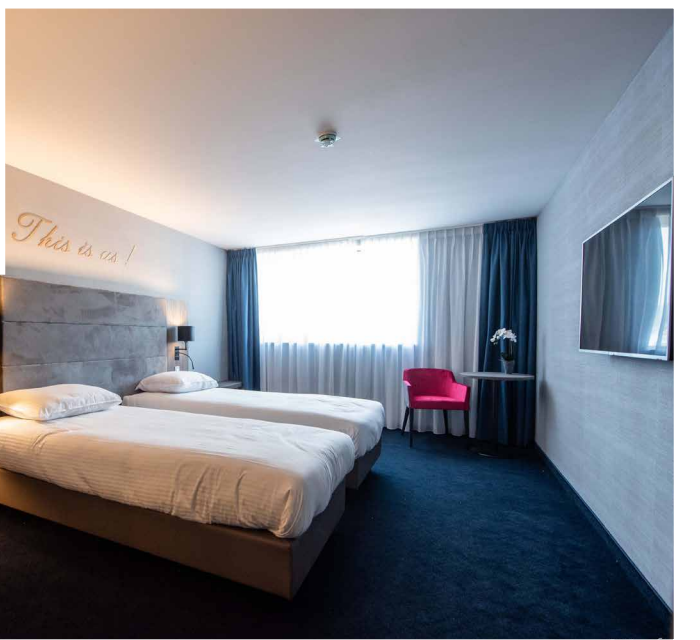

# HÔTEL VAN DER VALK LIEGE CONGRÈS ★★★★★

LIEGE

- ✓ ULTRA-MODERN STRUCTURE
- ✓ 219 BEDROOMS
- ✓ SKYBAR
- ✓ MAGNIFICENT VIEW
- ✓ LA BOVERIE PARK

Convention Bureau • MICE Liège-Spa  
+32 (0)4 279 50 89 • [info@miceliagespa.be](mailto:info@miceliagespa.be) • [miceliagespa.be](http://miceliagespa.be)  
\*Meetings Incentives Congress & Events

					P		
219	V	X	V	X	120	V	V

	M <sup>2</sup>														
Le Parc	20	X	X	6	X	X	X	V	V	V	V	V	X	X	V
Pauquet	20	X	X	8	X	X	X	V	V	V	V	V	X	X	V
Lounge	30	X	X	10	X	X	X	V	V	V	V	V	X	X	V
Léonard	120	26	60	30	48	70	X	V	V	V	V	V	V	X	V
Boverie	330	46	120	26	180	250	X	V	V	V	V	V	V	X	V

This hotel, situated next to the Palais des Congrès, has the largest hotel capacity in the city and offers two modular rooms that can accommodate up to 70 and 250 people. A stone's throw from the futuristic station designed by Calatrava, as well as La Boverie international museum and its splendid grounds, the complex is impressive with a sky bar, a popular restaurant, a Wellness and Fitness centre, suites with a view over the Meuse and an indoor pool.